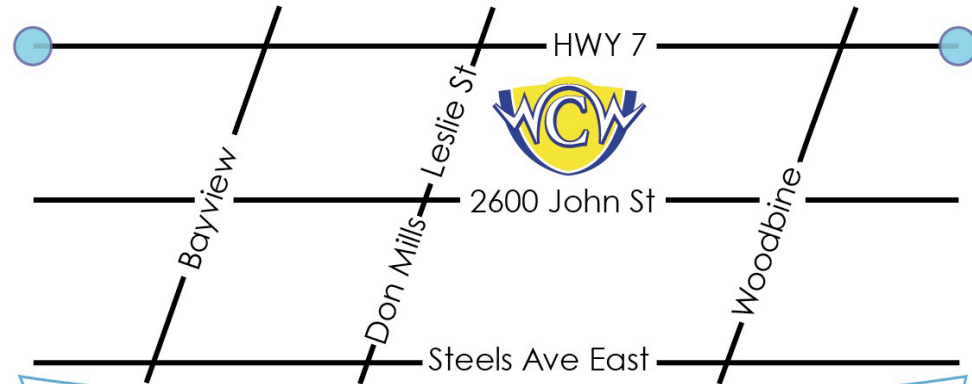

You are Invited to a Circus Birthday Party!

For : _____
Date : _____
Time : _____
Place : **2600 John St. Unit 115
MARKHAM, L3R 3W3
tel: 905 479 2411**

See reverse for the map.

www.Wonderful World of Circus.com

www.Wonderful World of Circus.com
CAMPS - B-PARTIES -SHOWS - CLASSES - EVENTS TO GO

You are Invited to a Circus Birthday Party!

For : _____
Date : _____
Time : _____
Place : **2600 John St. Unit 115
MARKHAM, L3R 3W3
tel: 905 479 2411**

See reverse for the map.

www.Wonderful World of Circus.com

www.Wonderful World of Circus.com
CAMPS - B-PARTIES -SHOWS - CLASSES - EVENTS TO GO

You are Invited to a Circus Birthday Party!

For : _____
Date : _____
Time : _____
Place : **2600 John St. Unit 115
MARKHAM, L3R 3W3
tel: 905 479 2411**