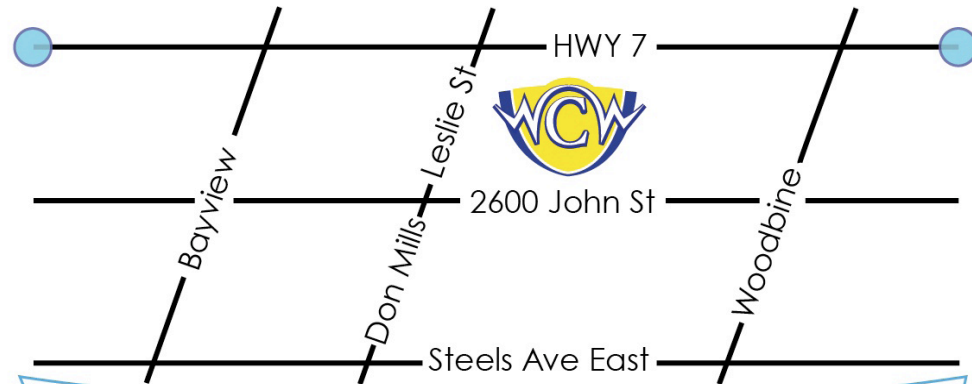

www.Wonderful World of Circus.com
CAMPS - B-PARTIES -SHOWS - CLASSES - EVENTS TO GO