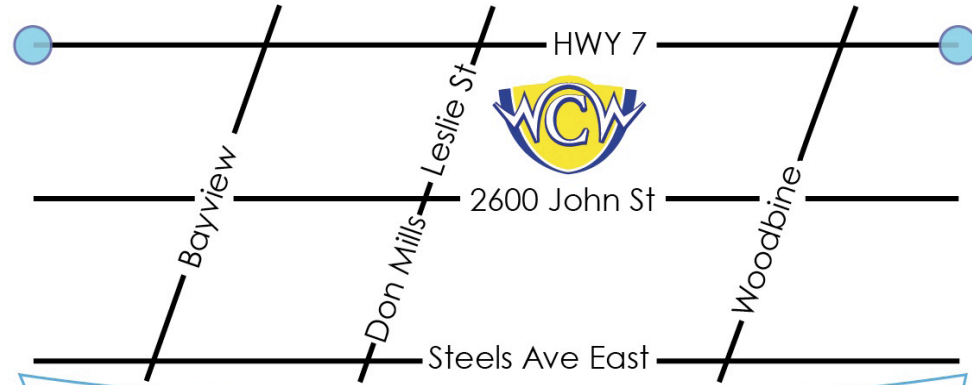

You are Invited to a Circus Birthday Party!

For : _____
Date : _____
Time : _____
Place : **2600 John St. Unit 115
MARKHAM, L3R 3W3
tel: 905 479 2411**

See reverse for the map.

www.Wonderful World of Circus.com

www.Wonderful World of Circus.com
CAMPS - B-PARTIES -SHOWS - CLASSES - EVENTS TO GO

You are Invited to a Circus Birthday Party!

For : _____
Date : _____
Time : _____
Place : **2600 John St. Unit 115
MARKHAM, L3R 3W3
tel: 905 479 2411**

See reverse for the map.

www.Wonderful World of Circus.com

www.Wonderful World of Circus.com
CAMPS - B-PARTIES -SHOWS - CLASSES - EVENTS TO GO

You are Invited to a Circus Birthday Party!

For : _____
Date : _____
Time : _____
Place : **2600 John St. Unit 115
MARKHAM, L3R 3W3
tel: 905 479 2411**

See reverse for the map.

www.Wonderful World of Circus.com

www.Wonderful World of Circus.com
CAMPS - B-PARTIES -SHOWS - CLASSES - EVENTS TO GO